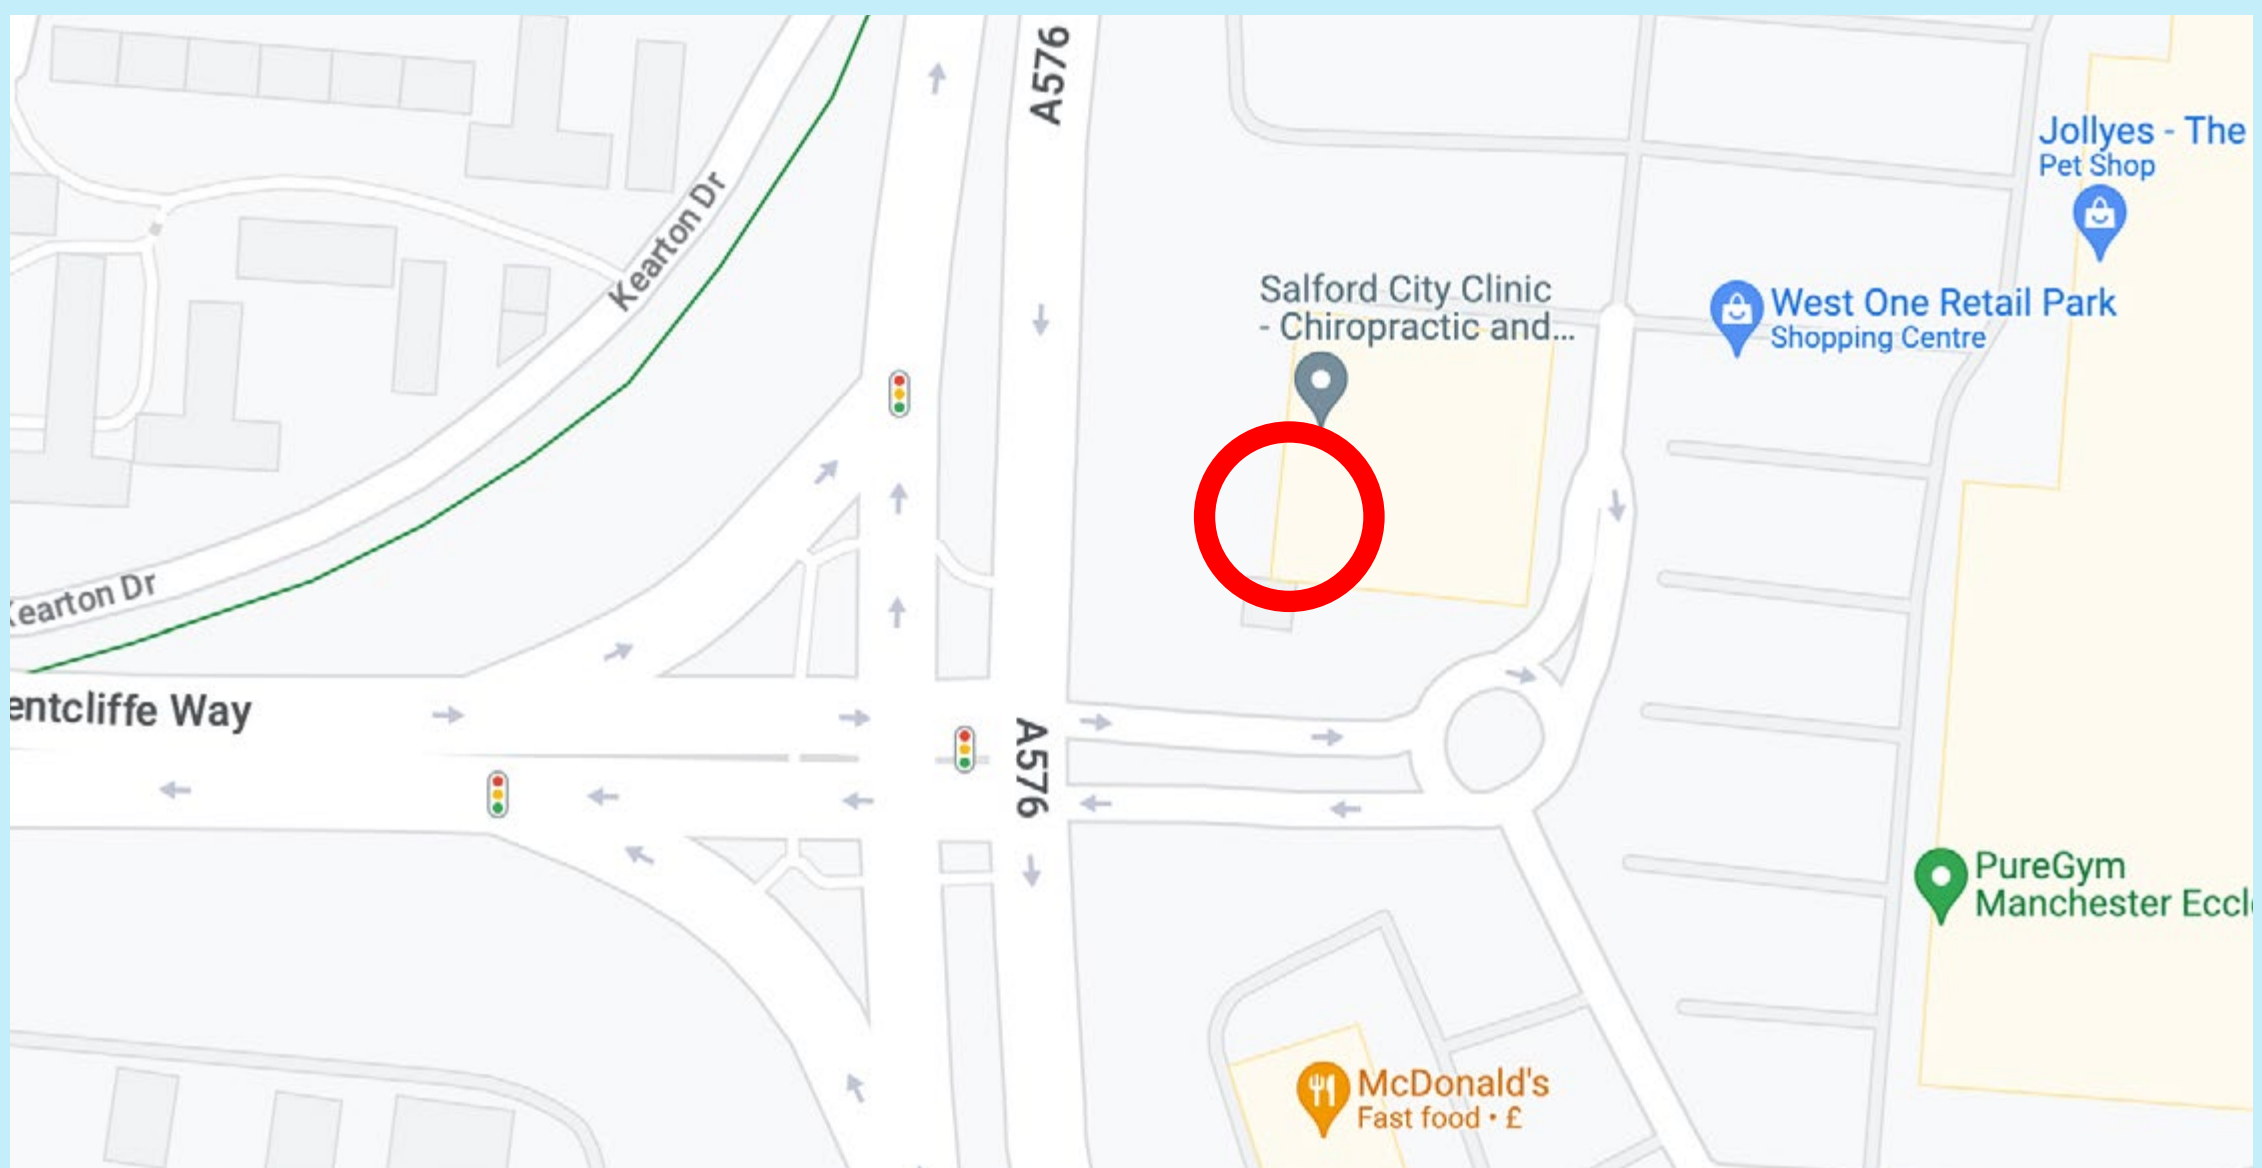

How To Find Us At Eccles

Address

Salford Oral Surgery, Renova Dental,
Unit C, West One Retail Park,
Eccles, Salford, Manchester M50 1ZD

The oral surgery service is based at West One Retail Park.

Our corner unit faces the main road and the McDonald's is across the road from us too.

There is plenty of free parking available with easy bus and tram connections too.

This is a Covid safe building, please use the hand gels provided as well as wearing a mask if asked to.