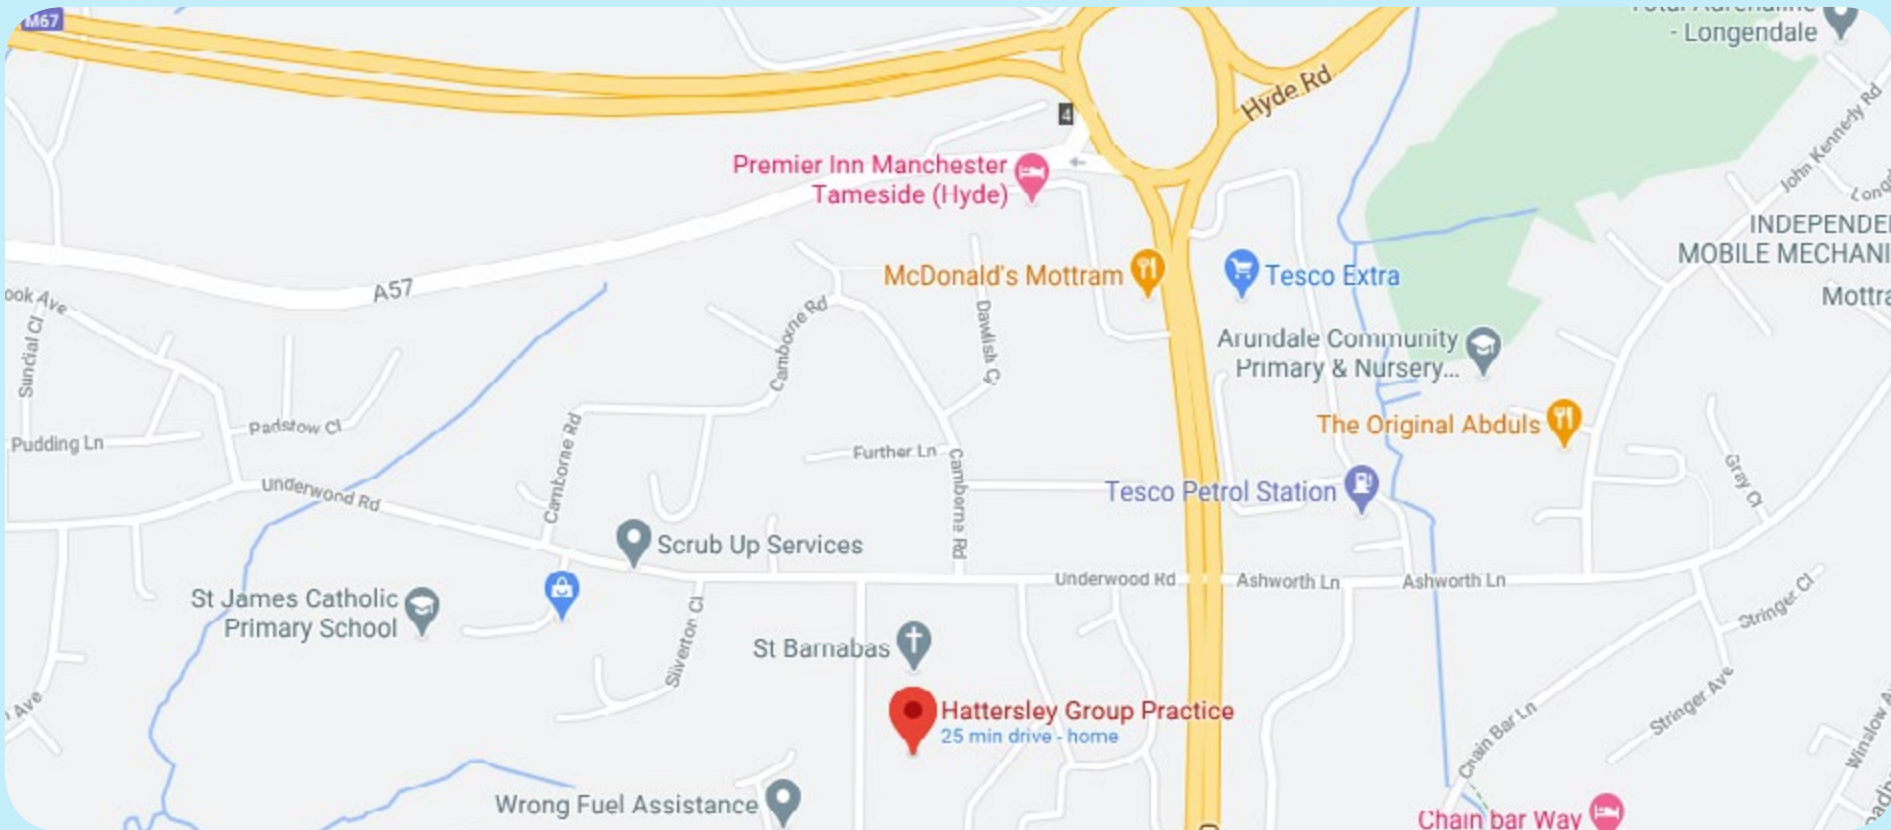

Salford and Tameside

Oral Surgery Service

How To Find Us At Tameside

The oral surgery service is based at the Hattersley Medical Practice, Hattersley Road East, Hattersley, Hyde SK14 3EH.

Please park safely in the adjacent car park. On Road parking is also available. Please walk past the pharmacy on your right hand side and enter the building through its main entrance.

As soon as you enter the building, you will see stairs and a lift leading you to the first floor. Please come up to the first floor and look for signs for the Dental Clinic.

As you turn left through the doors, the reception is on the left, where you can report for your appointment.